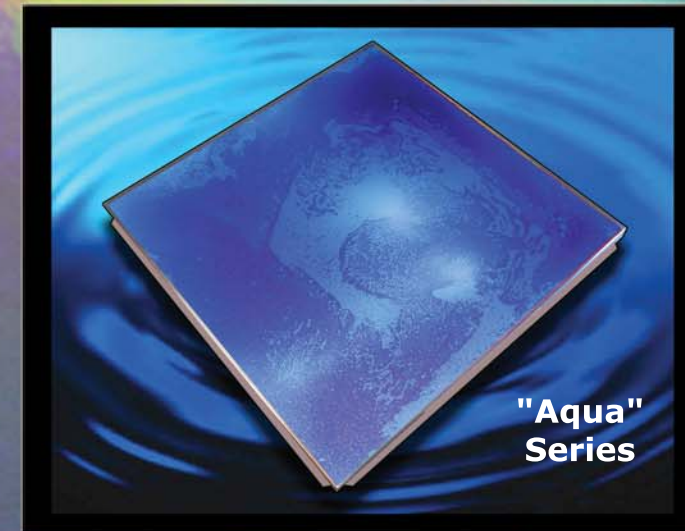

RENTAL RATES:

Liquid Fusion Floor Tile Options:

Purple/Orange

(49 tiles = 24 X 24 ft. Floor)

or

"Aqua" Series - Blue/Sky blue

(49 tiles = 24 X 24 Floor)

*Combine For Larger Floor Areas

Starting at $40 ea. tile

Plus Shipping (worldwide)

"Aqua"
Series