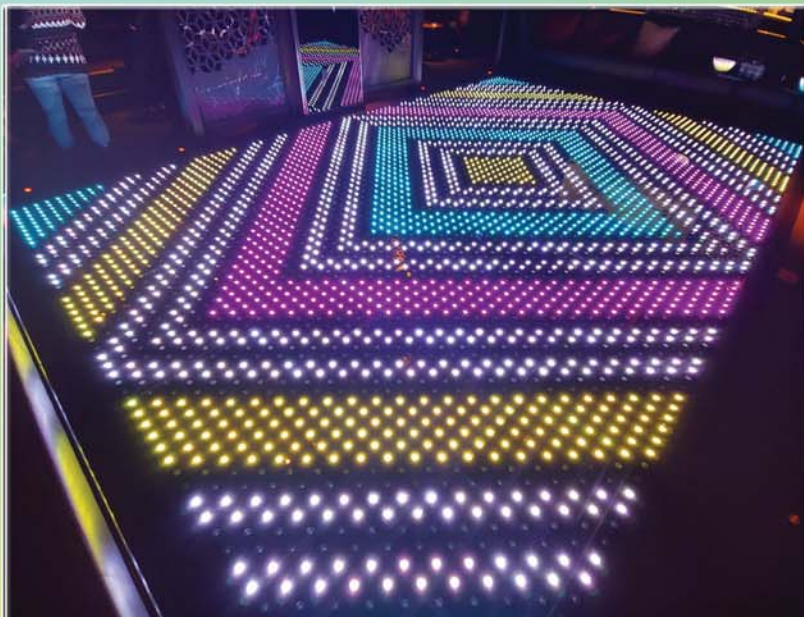

HOLLOWALLS

FLASHLIGHT

LED Floor System Rental

The FLASHLIGHT LED Dance Floor is our newest LED specialty for 2019. This premiere dance floor sets the new standard in LED dance floor brightness, featuring a variety of vivid patterns that are highly visible even in bright ambient light. Content is programmable with specific event colors, logos, text, and video files. Our LED dance floor tiles are custom designed for the fastest installation in the industry, allowing us to set up the largest floor in less than a few hours. Currently available in sizes up to 20' by 40' (rectangle) or 28' by 28' (square). Each individual tile measures 2' by 2' and has an 8 x 8 matrix of LEDs. No special power requirements are needed.

Specification:

Control mode: custom controller with selectable patterns

Tile Dimensions: 2 X 2 feet X 1.70 inches H

Max power: 20W

Input voltage: 100-240v AC

Net Weight: 13.2KG (26.4lbs)

Resolution L*W : 8*8

Surface material: Tempered glass

Base housing material: metal

Bearing weight: 500KG/m2

Protection level: IP55

Visual angle: 120°

Working temperature: -20~ +45

Contact Us For More Information

Holo-Walls, LLC