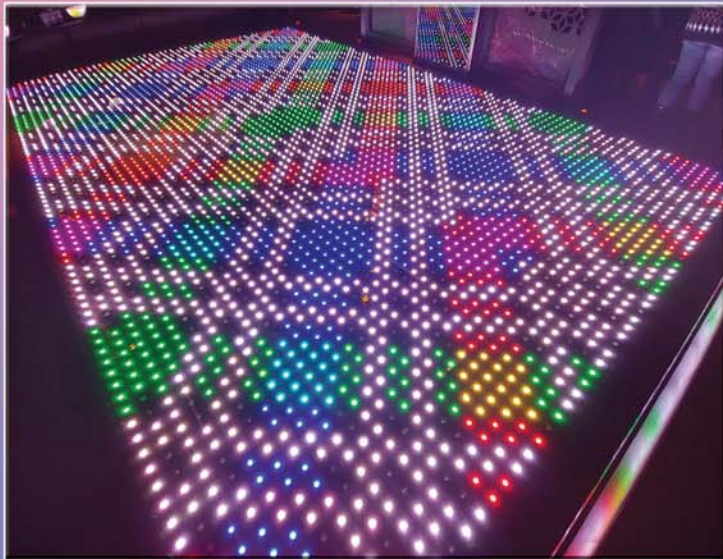

HOLLOWALLS

FLASHLIGHT

LED Floor System Rental

The FLASHLIGHT LED Dance Floor is our newest LED specialty for 2019. This premiere dance floor sets the new standard in LED dance floor brightness, featuring a variety of vivid patterns that are highly visible even in bright ambient light. Content is programmable with specific event colors, logos, text, and video files. Our LED dance floor tiles are custom designed for the fastest installation in the industry, allowing us to set up the largest floor in less than a few hours. Currently available in sizes up to 20' by 40' (rectangle) or 28' by 28' (square). Each individual tile measures 2' by 2' and has an 8 x 8 matrix of LEDs. No special power requirements are needed.

Specification:

Control mode: custom controller with selectable patterns

Tile Dimensions: 2 X 2 feet X 1.70 inches H

Max power: 20W

Input voltage: 100-240v AC

Net Weight: 13.2KG (26.4lbs)

Resolution L*W : 8*8

Surface material: Tempered glass

Base housing material: metal

Bearing weight: 500KG/m2

Protection level: IP55

Visual angle: 120°

Working temperature: -20~ +45

Contact Us For More Information

Holo-Walls, LLC